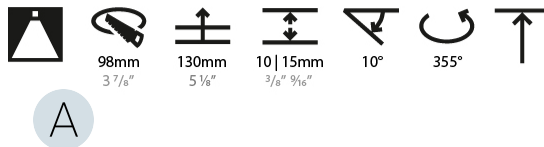

OPTICAL

Reflector°: 10
 Adjustability: Rotational 355°; Tilt 10°

RATINGS AND CERTIFICATIONS

Certified By: Certified for North American Standards
 IP rating: IP20

112mm 4 7/16"

Ø 95mm 3 3/4"

Ø 107mm 4 3/16"

BIONIQ ROUND SEMI ADJUSTABLE RECESSED