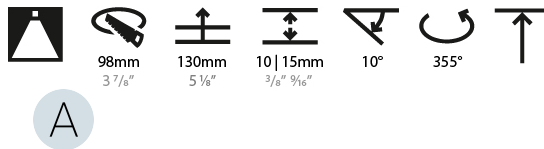

OPTICAL

Reflector°: 10
 Adjustability: Rotational 355°; Tilt 10°

RATINGS AND CERTIFICATIONS

Certified By: Certified for North American Standards
 IP rating: IP54

112mm 4 7/16"

Ø 95mm 3 3/4"

Ø 107mm 4 3/16"

BIONIQ ROUND SEMI ADJUSTABLE RECESSED